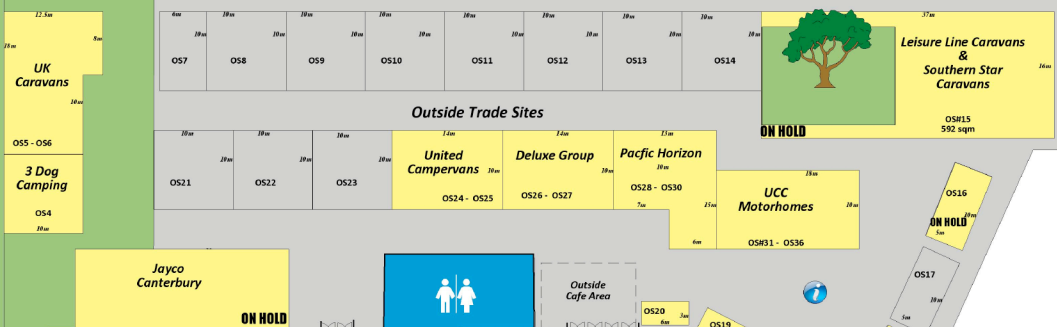

9 - 11 November 2012
CBS Canterbury Arena
Christchurch, NZ

Inside Trade Site Details:
 - Black Panels 2.3 high - 30mm thick (the side panels will possibly be 1.2 high if you require them full height, please let us know when you book your site)
 - 1 single phase power point

Late Build Up Sites: 35 - 38
 The following items are available but at an extra cost.

- Carpet
- Spotlight
- 3m x 2m sites (1 - 15 - except 9 which is 4m x 2m)
- 3m x 1.5m sites (16 - 22)
- Destinations Court Sites
- Kiwi Ingenuity Sites