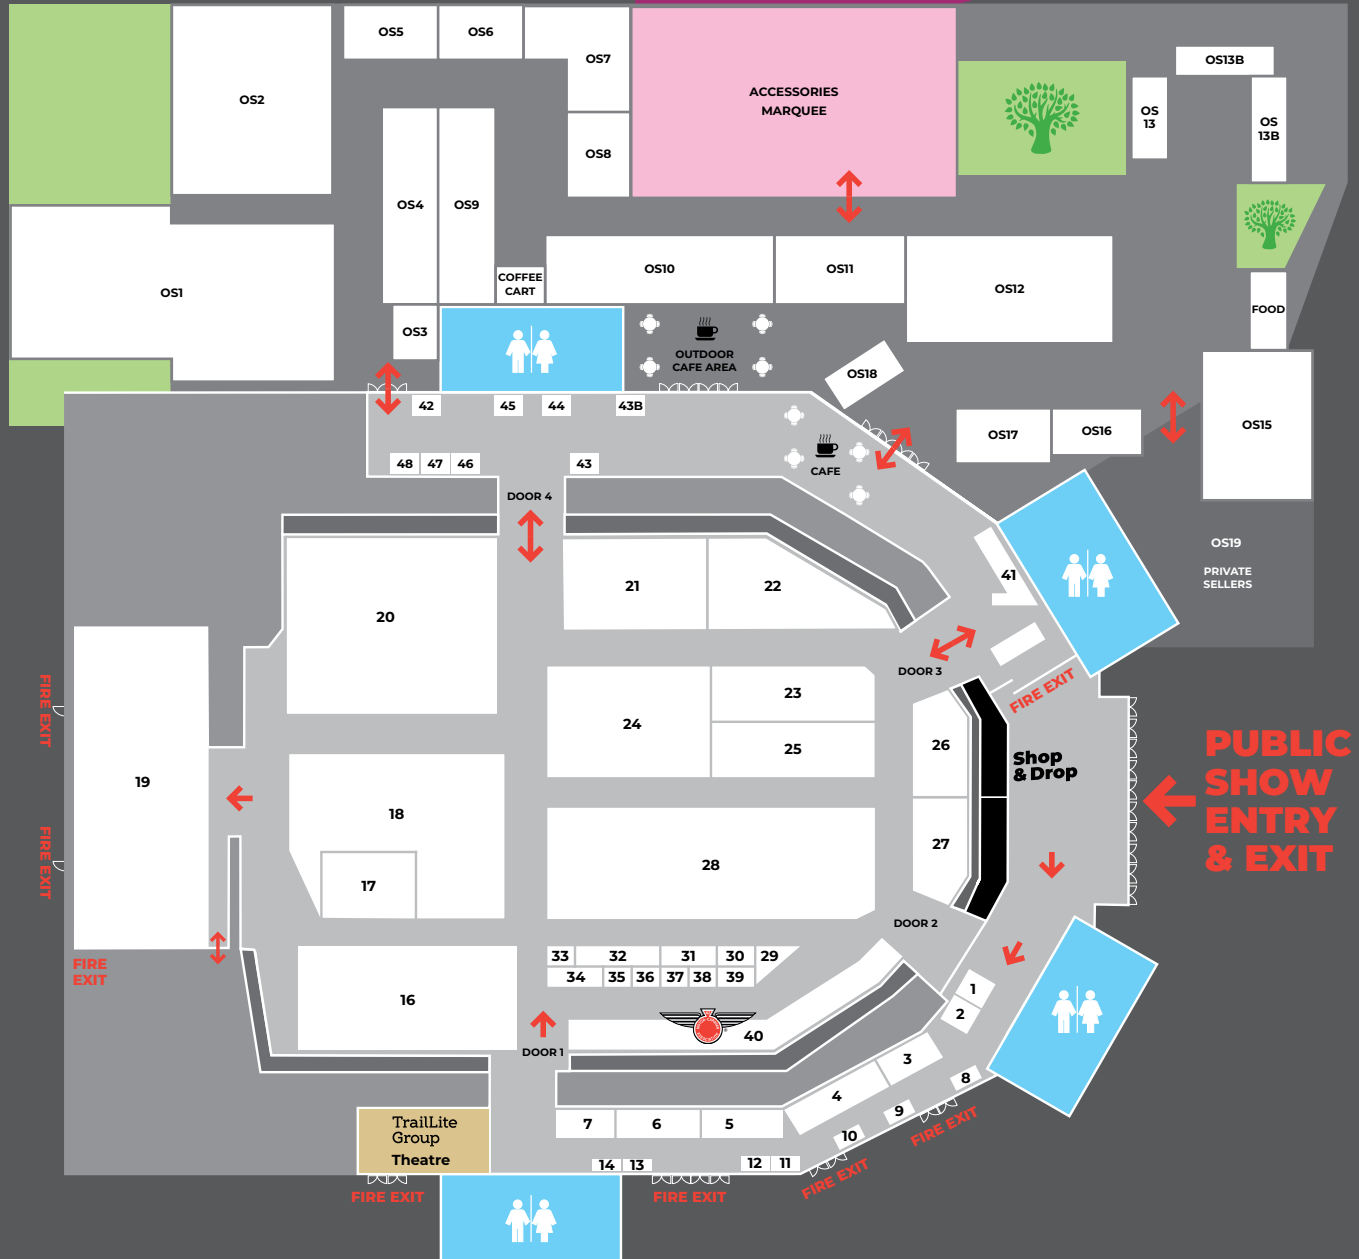

ACCESSORIES MARQUEE

COMING UP NORTH?

We have two great shows for you!

HAMILTON

27-29 September

TAUPŌ

2-3 November