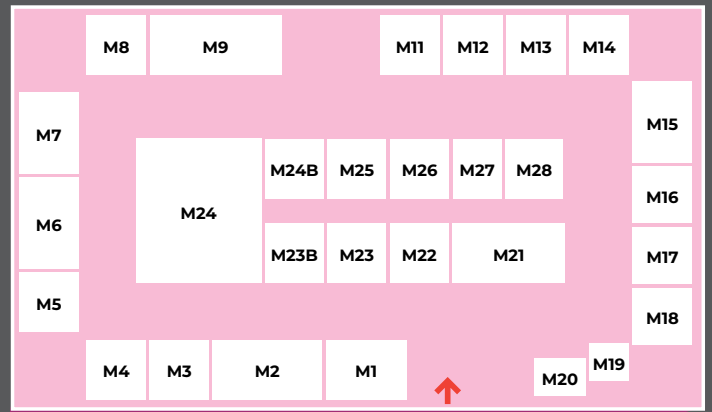

TrailLite
Group

SELWYN
FROM THE LAND

Accessorise for your adventures!

The Accessories Marquee will be filled with everything you need from sweet treats to bikes, electronics to holiday destinations; all you need for your life on the road to be even better!